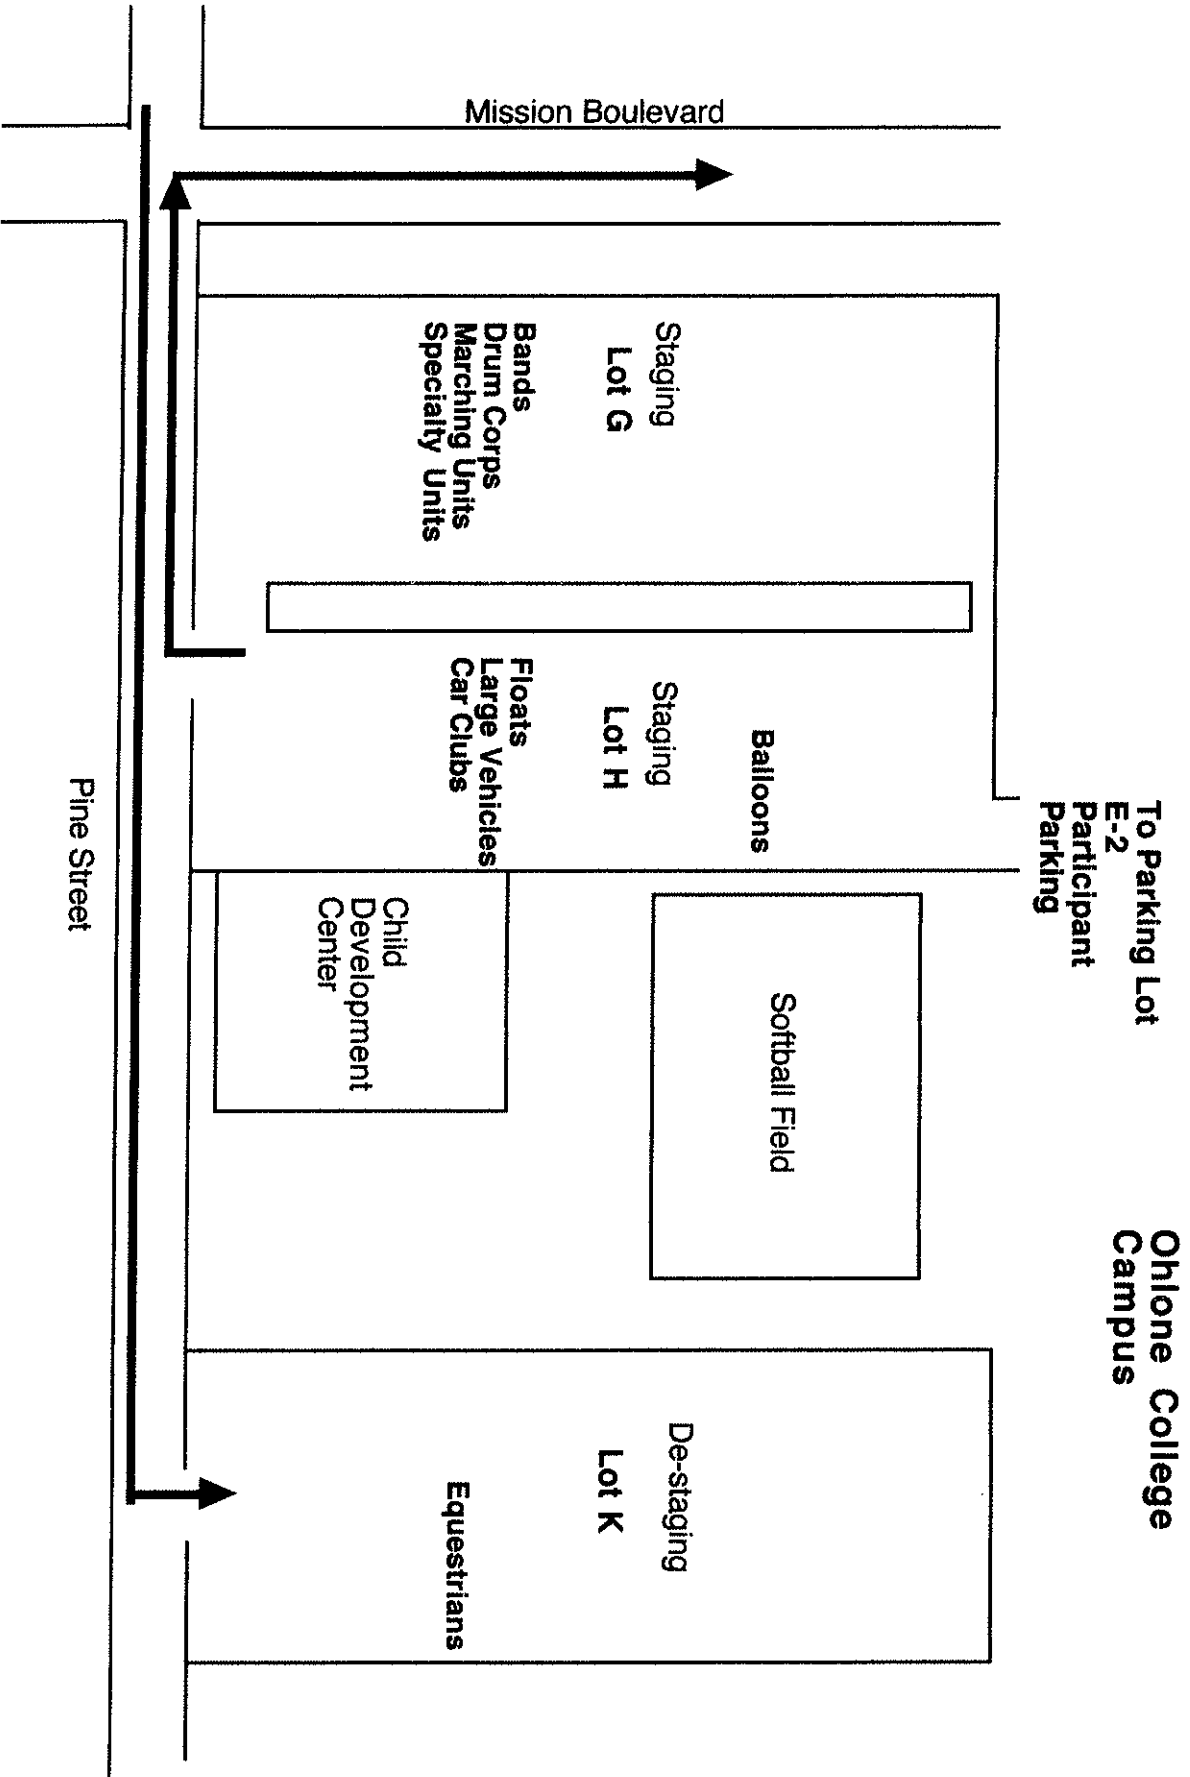

**Fremont 4th of July Parade
Mission San Jose District**

Staging Area - Map not to scale

2010 Fremont 4th of July Parade
Mission San Jose District
Parade Route

Pine St. & Pasco Padre Pkwy

Bryant Street

Grove Street

Ellsworth Street

Cedar Street

Anza Street

Washington Blvd

Pine Street

Mission Blvd

Mission Terrace Place

Witherby Lane